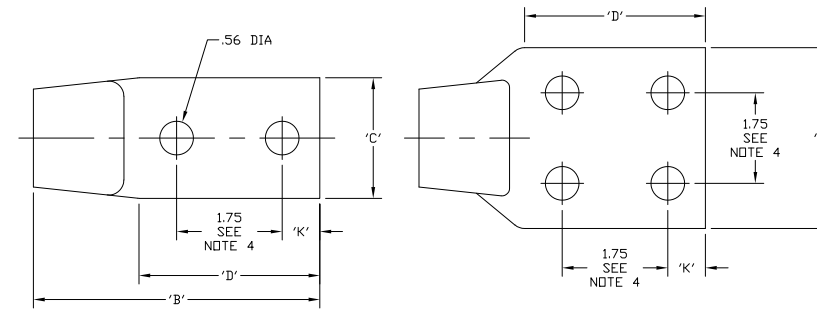

NOTES:

- 1) MATERIAL: 356-F ALUMINUM ALLOY.
- 2) CONNECTIONS CAN BE SUPPLIED WITH BONDED COPPER LINER BY ADDING SUFFIX 'C' TO CATALOG TYPE. EXAMPLE: WCF-39B
- 3) ANGLE CONNECTORS CAN BE SUPPLIED IN MULTIPLES OF 15° AS SHOWN TO OBTAIN CORRECT ANGLE TAKE-OFF, ADD ANGLE DESIRED AND LETTER DESIGNATING SURFACE DESIRED. EXAMPLE: WCF-39B-X45
- 4) HOLE SPACING OTHER THAN SHOWN MUST BE SPECIFIED BY CUSTOMER.
- 5) 'F' TONGUE WILL HAVE (4) .56 DIA HOLES DN 2.50 CENTERS
- 6) CONNECTORS WITH UNDRILLED TONGUES HAVE SAME DIMENSIONS AS CONNECTORS WITH DRILLED TONGUES.